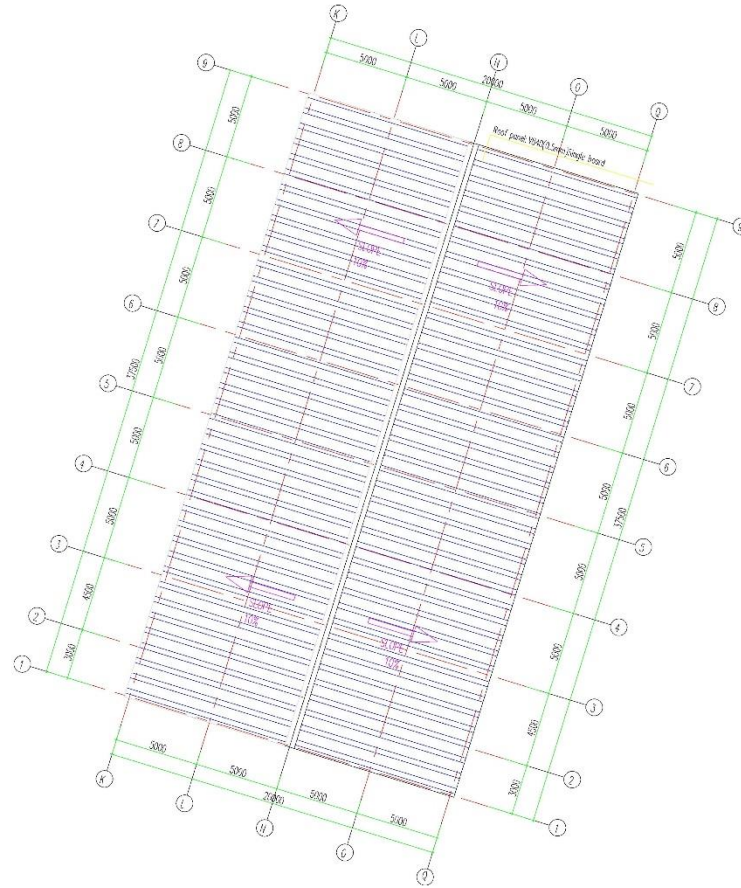

GROUND FLOOR LAYOUT PLAN 1:100

ROOF LAYOUT PLAN 1:100

Vente Bâtiment Structure Métallique 20x37,5x6

Contact: ☎ +243 99 25 53 407 | ✉ business@inafricgroup.com | 🌐 <https://www.inafricgroup.com>