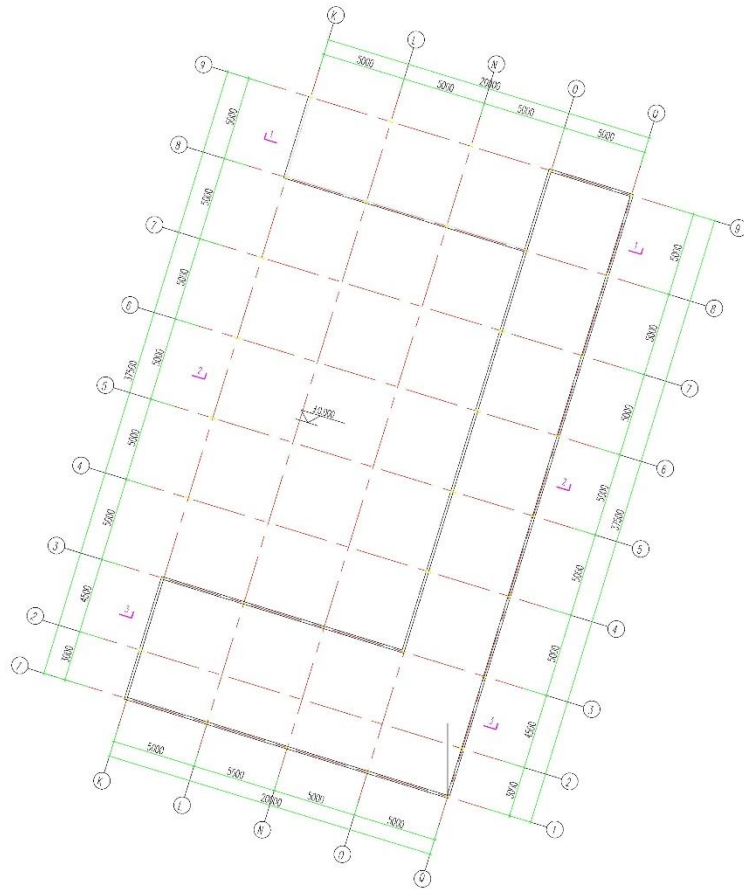

Vente Bâtiment Structure Métallique 20x37,5x6

Contact: ☎ +243 99 25 53 407 | ✉ business@inafricgroup.com | 🌐 <https://www.inafricgroup.com>

STEEL STRUCTURE WORKSHOP
L37.5XW20XH6

Vente Bâtiment Structure Métallique 20x37,5x6

GROUND FLOOR LAYOUT PLAN 1:100

ROOF LAYOUT PLAN 1:100

Vente Bâtiment Structure Métallique 20x37,5x6

Contact: ☎ +243 99 25 53 407 | ✉ business@inafricgroup.com | 🌐 <https://www.inafricgroup.com>